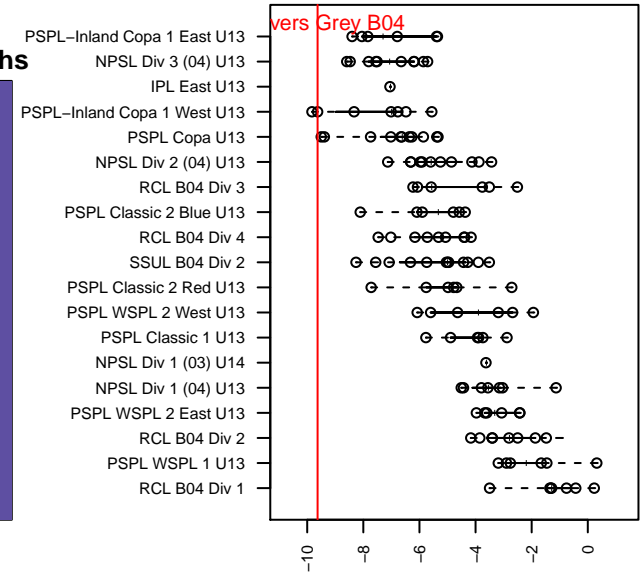

**attack and defense rating
relative to others at age
and all opponents in last 13 months**